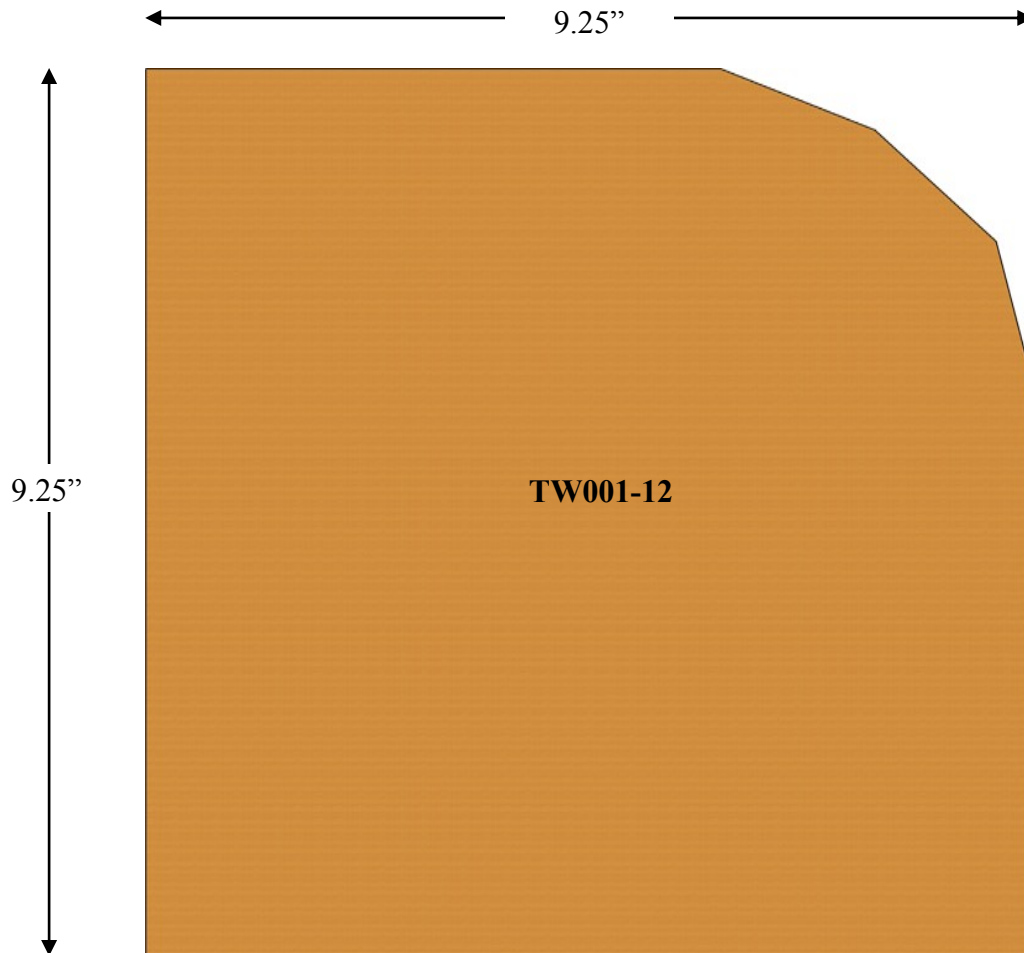

Trim-Hewn-Inside Corner-12" (10 X 10)

Shown Half Scale