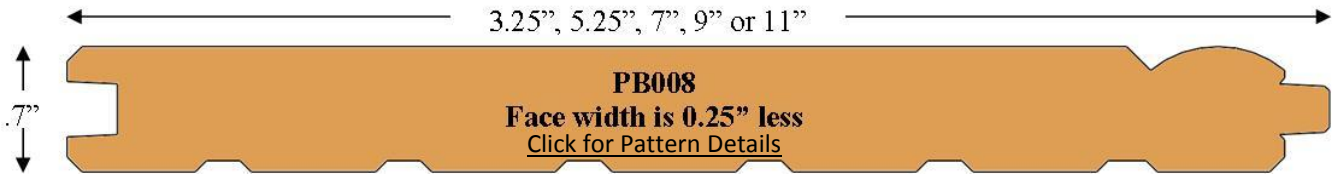

Paneling Sierra Beaded PB008 & PB009

Pine/Cedar PB008

Hardwood PB009

Collection

Grade/Specie

- Mellow Country –** Select Alder, Select Aspen, Select Cedar, TK Cedar, Arctic Hickory, Select Maple, Select Red Oak, Select White Oak, Select Pine, TK Lodgepole Pine, TK White Pine, Select Poplar and TK Walnut
- Classic –** Select Cedar, Select Douglas Fir, Select Lyptus, Select Mahogany, Select Red Oak, Select White Oak, Select Pine and Select Walnut

Available Specifications

- Edge Detail –** .189" Bevel & .551" Radius
- Surface –** Triple Sanded to 180 Grit
- Finish –** Prefinished in Endura Oil or Endura Aqua
- Stain –** Unlimited Colors Available