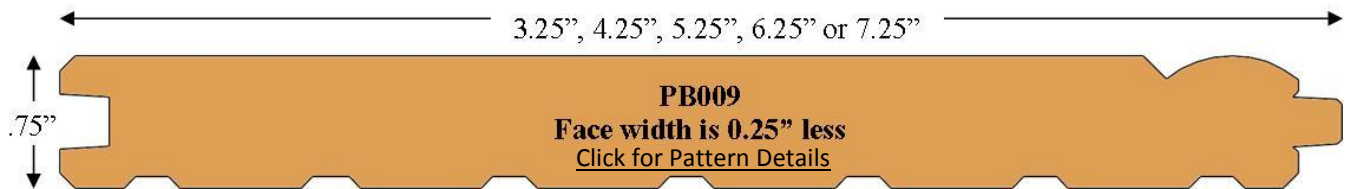

Paneling Sierra Beaded PB008 & PB009

Pine/Cedar PB008

Hardwood PB009

Collection

Grade/Specie

- Mellow Country –** Select Alder, Select Aspen, Select Cedar, TK Cedar, Arctic Hickory, Select Maple, Select Red Oak, Select White Oak, Select Pine, TK Lodgepole Pine, TK White Pine, Select Poplar and TK Walnut
- Classic –** Select Cedar, Select Douglas Fir, Select Lyptus, Select Mahogany, Select Red Oak, Select White Oak, Select Pine and Select Walnut

Available Specifications

- Edge Detail –** .189" Bevel & .551" Radius
- Surface –** Triple Sanded to 180 Grit
- Finish –** Prefinished in Endura Oil or Endura Aqua
- Stain –** Unlimited Colors Available