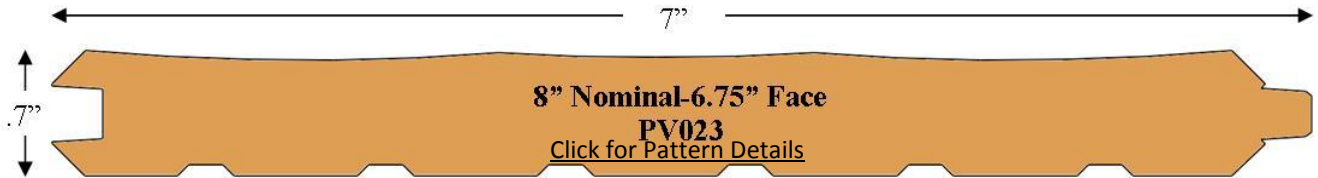

Paneling Glacier PV023

PV023

Collection

Rustic Retreat –

Grade/Specie

Aromatic Cedar, TK Cedar and TK White Pine

Available Specifications

Edge Detail –

.246" Bevel

Surface –

Triple Sanded to 180 Grit

Finish –

Prefinished in Endura Oil or Endura Aqua

Stain –

Unlimited Colors Available

Installation Guide