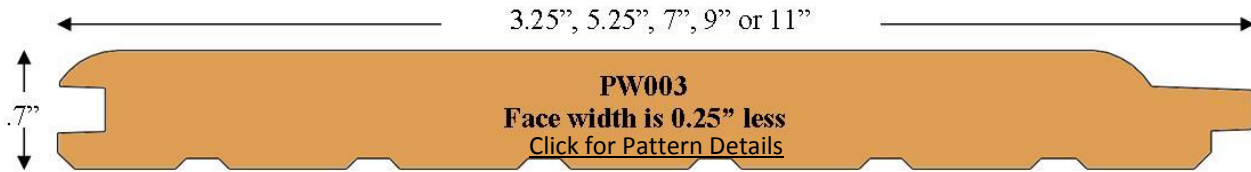

Paneling Waterfall PW003 & PW004

Pine/Cedar PW003