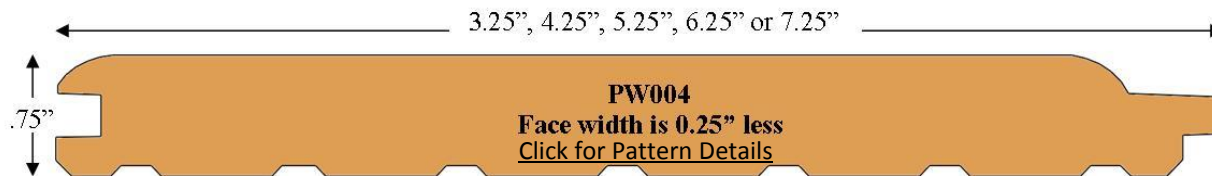

Hardwood PW004

Collection

Rustic Elegance –
Mellow Country –

Grade/Specie
TK Cedar, TK Lodgepole Pine and TK White Pine
Select Alder, Select Aspen, Select Cedar, TK Cedar, Arctic Hickory, Select Maple, Select Red Oak, Select White Oak, Select Pine, TK Lodgepole Pine, TK White Pine and Select Poplar

Available Specifications

Edge Detail – .538" Radius
Surface – Triple Sanded to 180 Grit
Finish – Prefinished in Endura Oil or Endura Aqua
Stain – Unlimited Colors Available