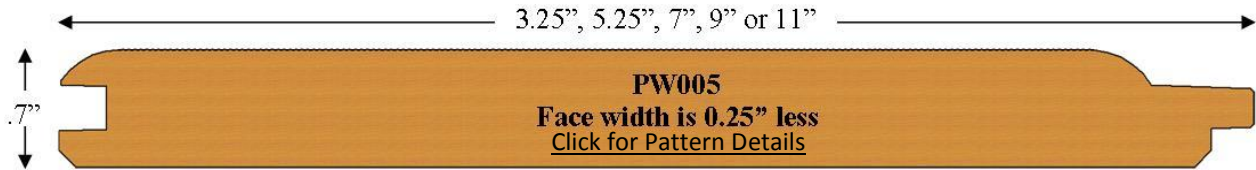

Paneling Drifted PW005 & PW006

Pine/Cedar PW005

Hardwood PW006

Collection

Grade/Specie

Rustic Elegance – TK Cedar, TK Red Oak, TK White Oak, TK Lodgepole Pine and TK White Pine

Available Specifications

Edge Detail – .538" Radius
Surface – Wirebrushed Face
Finish – Prefinished in Endura Oil or Endura Aqua
Stain – Unlimited Colors Available

Installation Guide

Recommended 1 $\frac{1}{4}$ " penetration of stainless steel siding nail into wood substrate (sheeting and wall studs) behind siding. For horizontal and diagonal installation nail into each wall stud. Vertical installation requires additional blocking every 24" between wall studs. Use 8d provided there is no foam board behind siding.