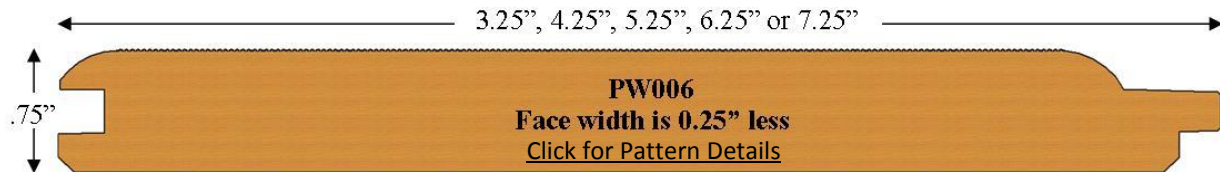

Paneling Drifted PW005 & PW006

Pine/Cedar PW005

Hardwood PW006

Collection

Grade/Specie

Rustic Elegance – TK Cedar, TK Red Oak, TK White Oak, TK Lodgepole Pine and TK White Pine

Available Specifications

Edge Detail – .538" Radius
Surface – Wirebrushed Face
Finish – Prefinished in Endura Oil or Endura Aqua
Stain – Unlimited Colors Available

Installation Guide

Recommended 1 $\frac{1}{4}$ " penetration of stainless steel siding nail into wood substrate (sheeting and wall studs) behind siding. For horizontal and diagonal installation nail into each wall stud. Vertical installation requires additional blocking every 24" between wall studs. Use 8d provided there is no foam board behind siding.