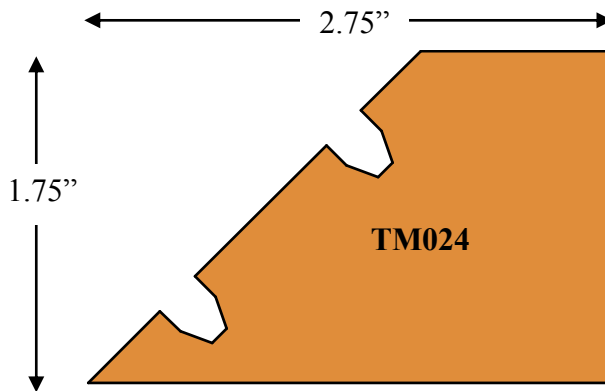

Trim-Misc

Door Cap

Vanhouten Trim

Locking Miter with Spline

TM023
Spline
.25" x .6"

TM025
.25" x .75"