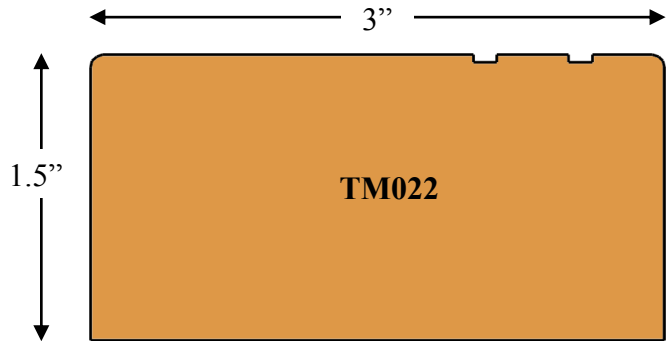

Trim-Misc

Door Cap

Vanhouten Trim

Locking Miter with Spline

TM023
Spline
.25" x .6"

TM025
.25" x .75"