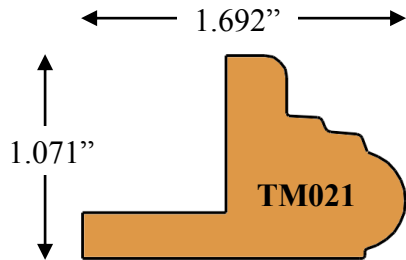

Trim-Misc

Door Cap

Vanhouten Trim

Locking Miter with Spline

TM023
Spline
.25" x .6"

TM025
.25" x .75"