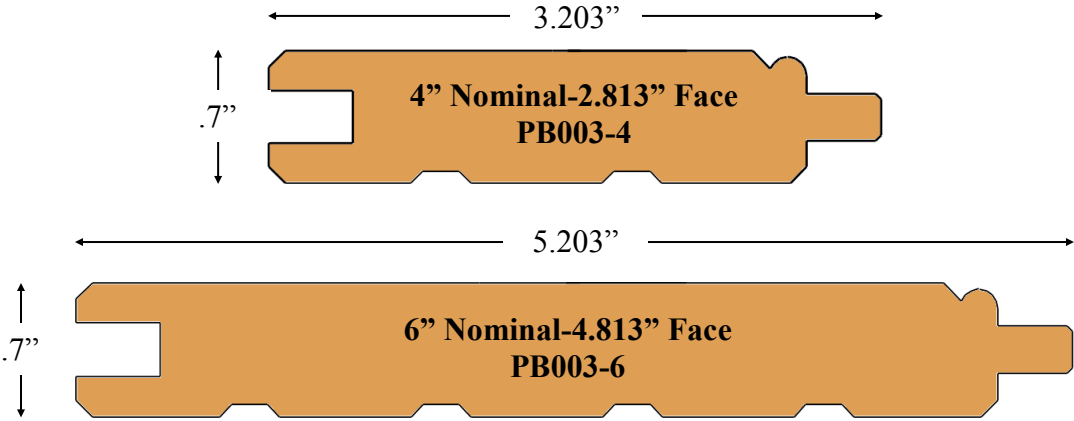

# Paneling-Edge Beaded/Std V-Jnt on back-

## Pine/Cedar .140" Bevel

### Max Pattern